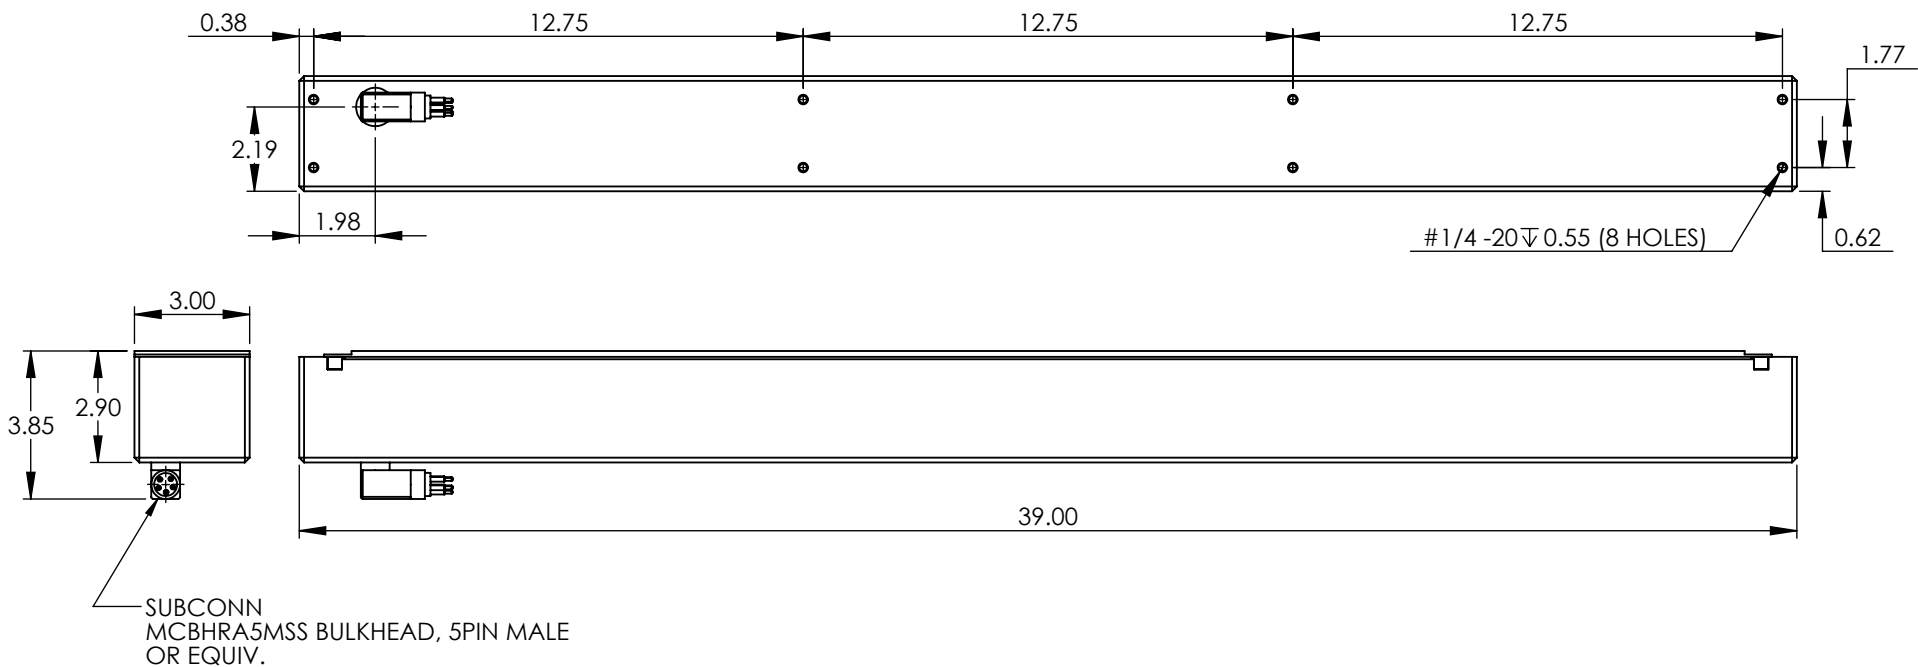

MODEL 630

ARRAY DIMENSIONS AND MOUNTING

BODY STYLE: **630**

DIMENSIONS ARE IN INCHES

SCALE:1:5

PAGE 1 OF 1