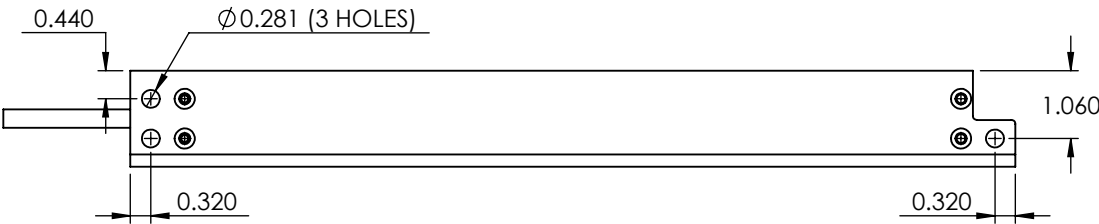

# MODEL 925 BD

## ARRAY DIMENSIONS AND MOUNTING

BODY STYLE: **XT**  
SCALE:1:3

DIMENSIONS ARE IN INCHES  
PAGE 1 OF 1