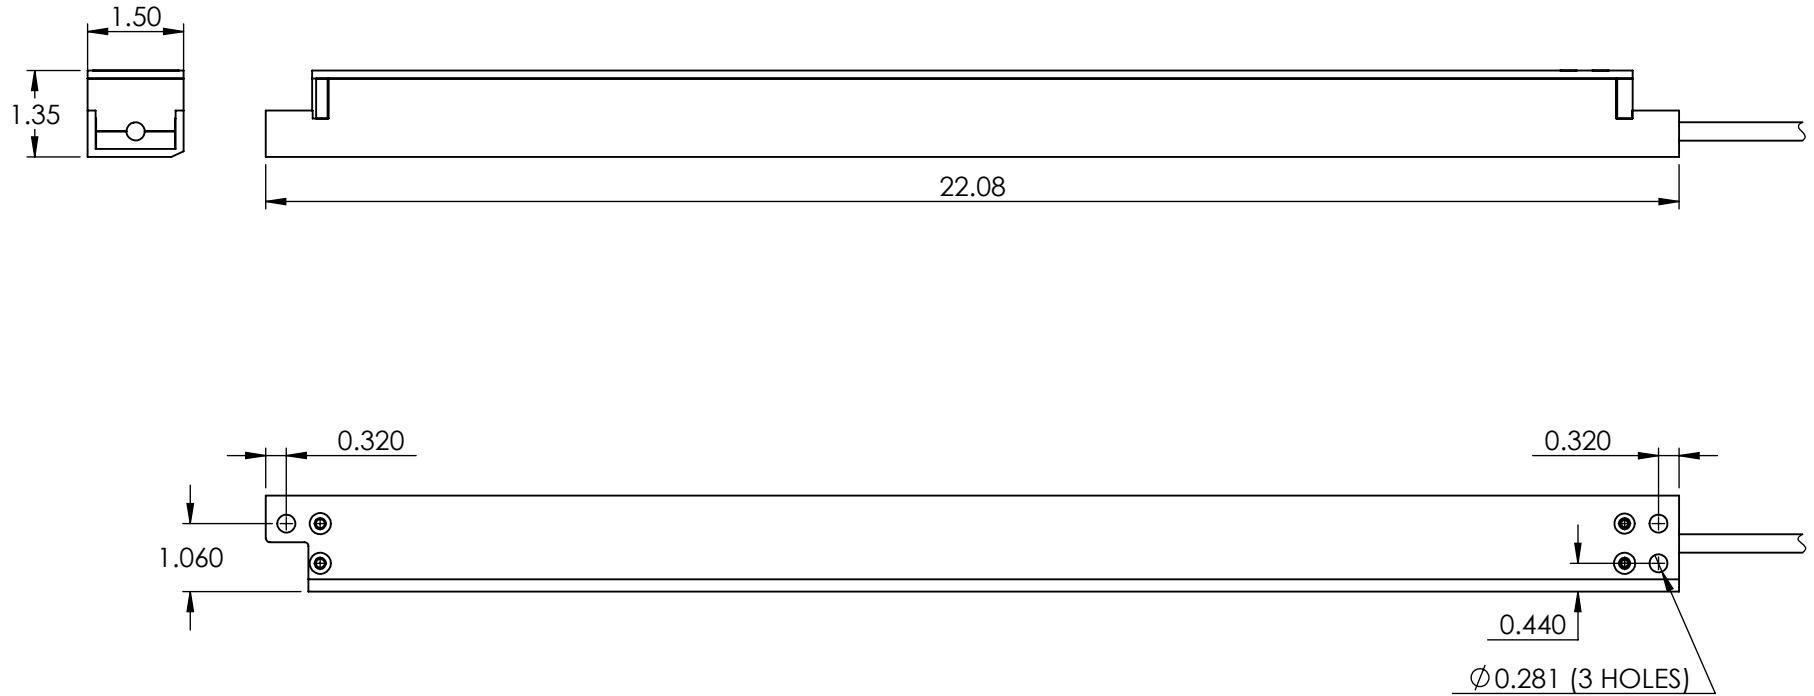

MODEL 920 BD

JETASONIC™
THE SOUND FOR THE DEEP

ARRAY DIMENSIONS AND MOUNTING

BODY STYLE:

PX

DIMENSIONS ARE IN INCHES

SCALE:1:3

PAGE 1 OF 1