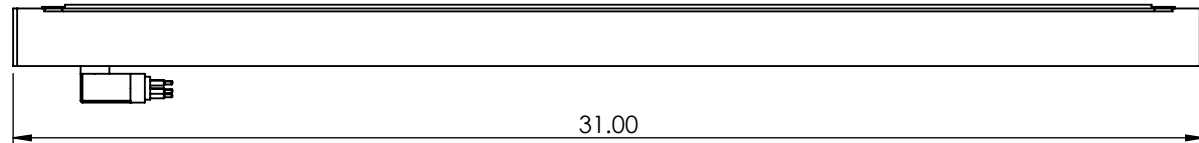

MODEL 873

SUBCONN
MCBHRA5MSS BULKHEAD, 5PIN MALE
OR EQUIV.

JETASONIC™
THE SOUND FOR THE DEEP

ARRAY DIMENSIONS AND MOUNTING

BODY STYLE:

873

DIMENSIONS ARE IN INCHES

SCALE:1:5