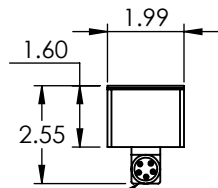

MODEL 873

SUBCONN
MCBHRA5MSS BULKHEAD, 5PIN MALE
OR EQUIV.

JETASONIC™
THE SOUND FOR THE DEEP

ARRAY DIMENSIONS AND MOUNTING

BODY STYLE:

873

DIMENSIONS ARE IN INCHES

SCALE:1:5