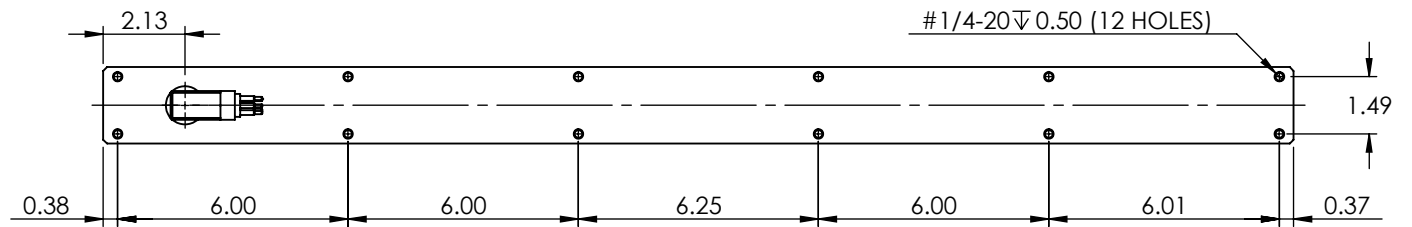

MODEL 873

SUBCONN
MCBHRA5MSS BULKHEAD, 5PIN MALE
OR EQUIV.

JETASONIC™
THE SOUND FOR THE DEEP

ARRAY DIMENSIONS AND MOUNTING

BODY STYLE:

873

DIMENSIONS ARE IN INCHES

SCALE:1:5