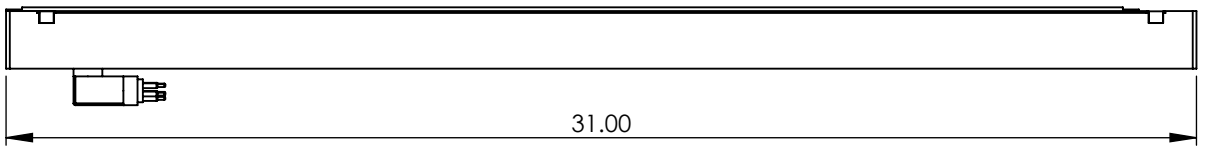

# MODEL 870

SUBCONN  
MCBHRA5MSS BULKHEAD, 5PIN MALE  
OR EQUIV.

ARRAY DIMENSIONS AND MOUNTING

BODY STYLE:	<b>870</b>	DIMENSIONS ARE IN INCHES
SCALE:	1:5	PAGE 1 OF 1