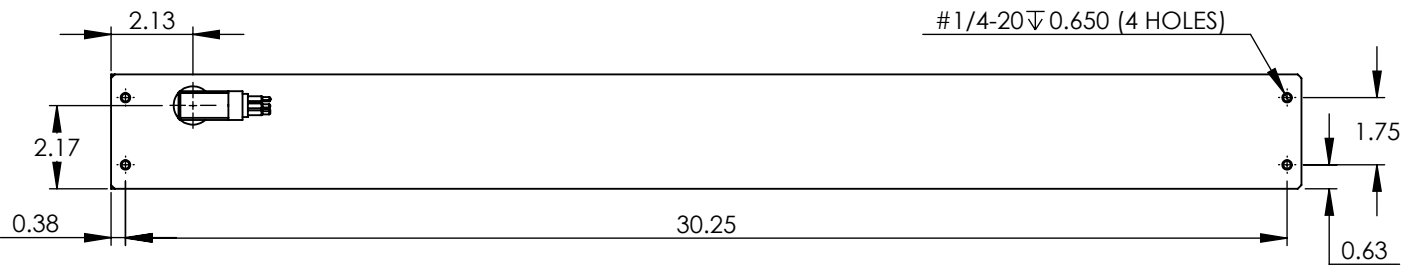

# MODEL 870

SUBCONN  
MCBHRA5MSS BULKHEAD, 5PIN MALE  
OR EQUIV.

ARRAY DIMENSIONS AND MOUNTING

BODY STYLE:	<b>870</b>	DIMENSIONS ARE IN INCHES
SCALE:	1:5	PAGE 1 OF 1