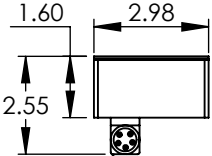

# MODEL 870

SUBCONN  
MCBHRA5MSS BULKHEAD, 5PIN MALE  
OR EQUIV.

ARRAY DIMENSIONS AND MOUNTING

BODY STYLE:	<b>870</b>	DIMENSIONS ARE IN INCHES
SCALE:	1:5	PAGE 1 OF 1