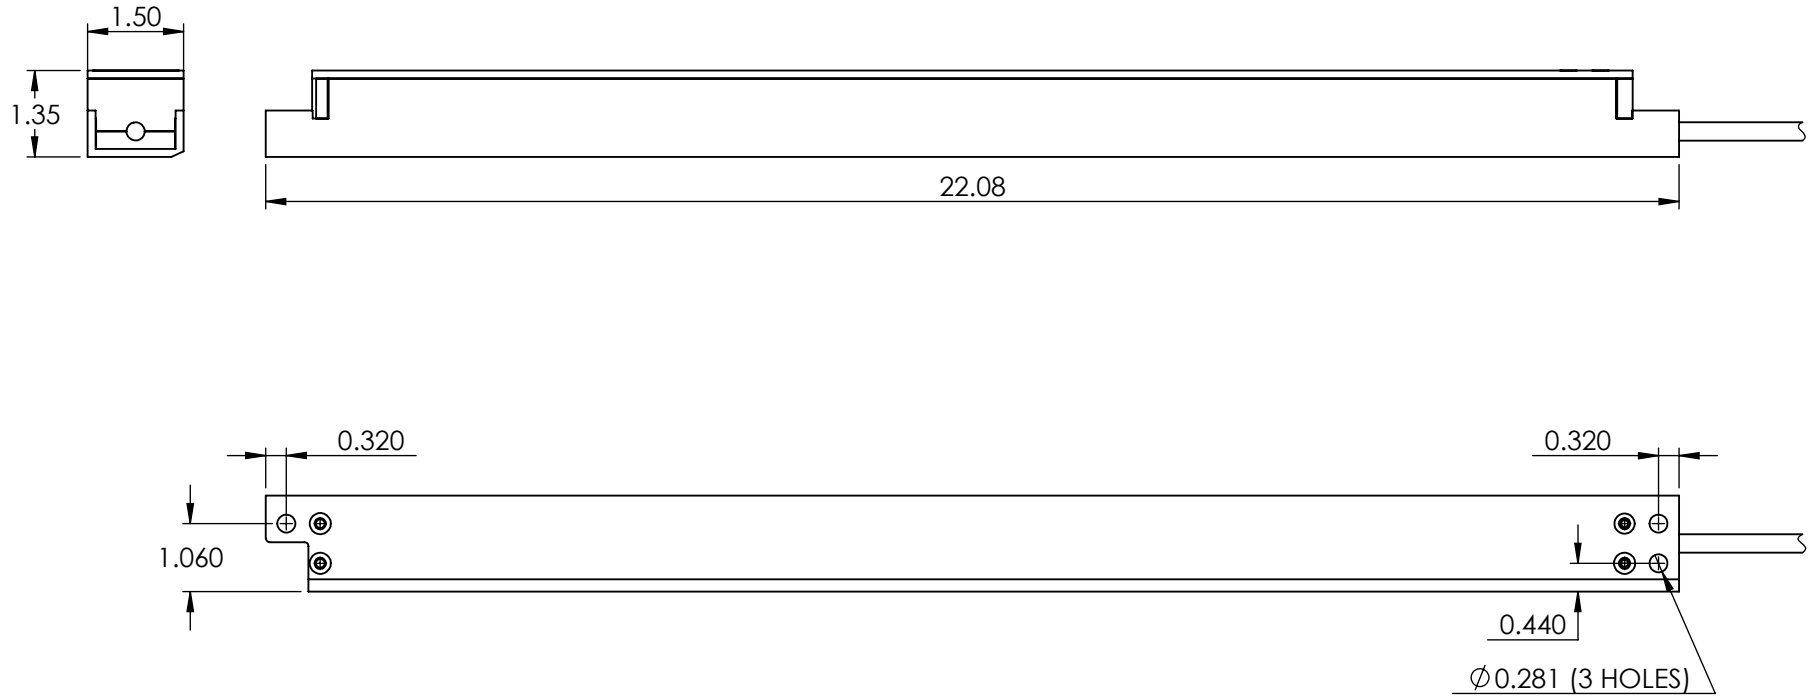

# MODEL 835 R

**JETASONIC™**  
THE SOUND FOR THE DEEP

## ARRAY DIMENSIONS AND MOUNTING

BODY STYLE:

**PX**

DIMENSIONS ARE IN INCHES

SCALE:1:3

PAGE 1 OF 1