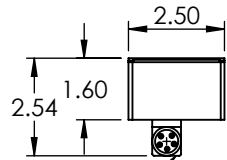

MODEL 650

SUBCONN
MCBHRA5MSS BULKHEAD, 5PIN MALE
OR EQUIV.

JETASONIC™
THE SOUND FOR THE DEEP

ARRAY DIMENSIONS AND MOUNTING

BODY STYLE:

650

DIMENSIONS ARE IN INCHES

SCALE:1:5