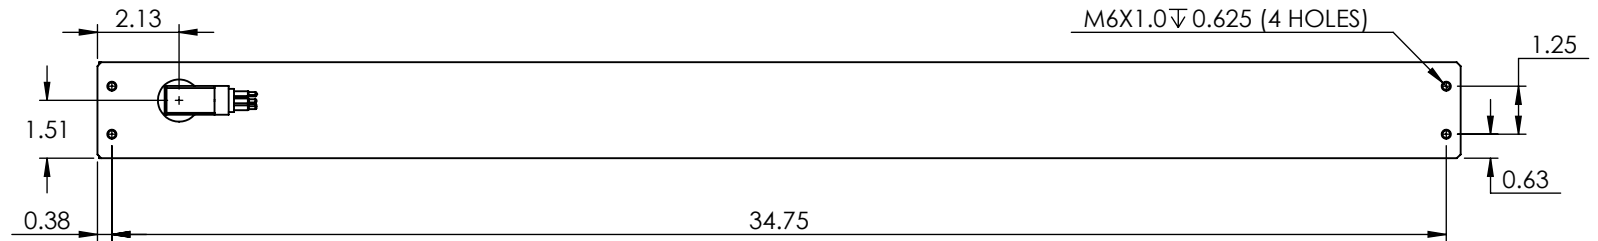

MODEL 650

SUBCONN
MCBHRA5MSS BULKHEAD, 5PIN MALE
OR EQUIV.

JETASONIC™
THE SOUND FOR THE DEEP

ARRAY DIMENSIONS AND MOUNTING

BODY STYLE:

650

DIMENSIONS ARE IN INCHES

SCALE:1:5