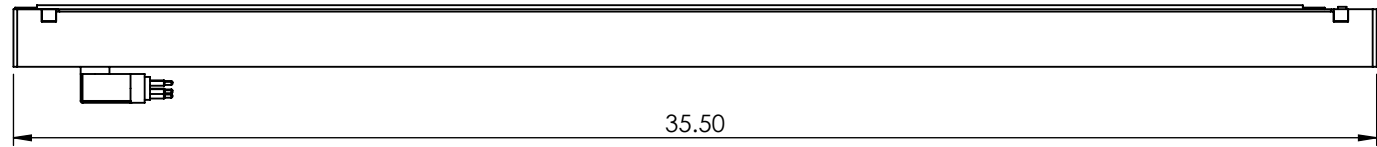

MODEL 650

SUBCONN
MCBHRA5MSS BULKHEAD, 5PIN MALE
OR EQUIV.

JETASONIC™
THE SOUND FOR THE DEEP

ARRAY DIMENSIONS AND MOUNTING

BODY STYLE:

650

DIMENSIONS ARE IN INCHES

SCALE:1:5