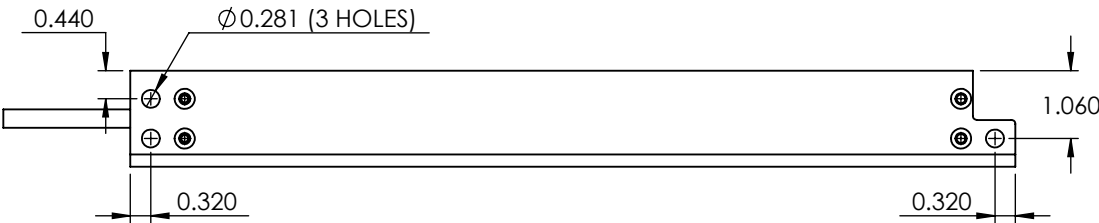

# MODEL 410 BD

## ARRAY DIMENSIONS AND MOUNTING

BODY STYLE: **XT**

DIMENSIONS ARE IN INCHES

SCALE:1:3

PAGE 1 OF 1