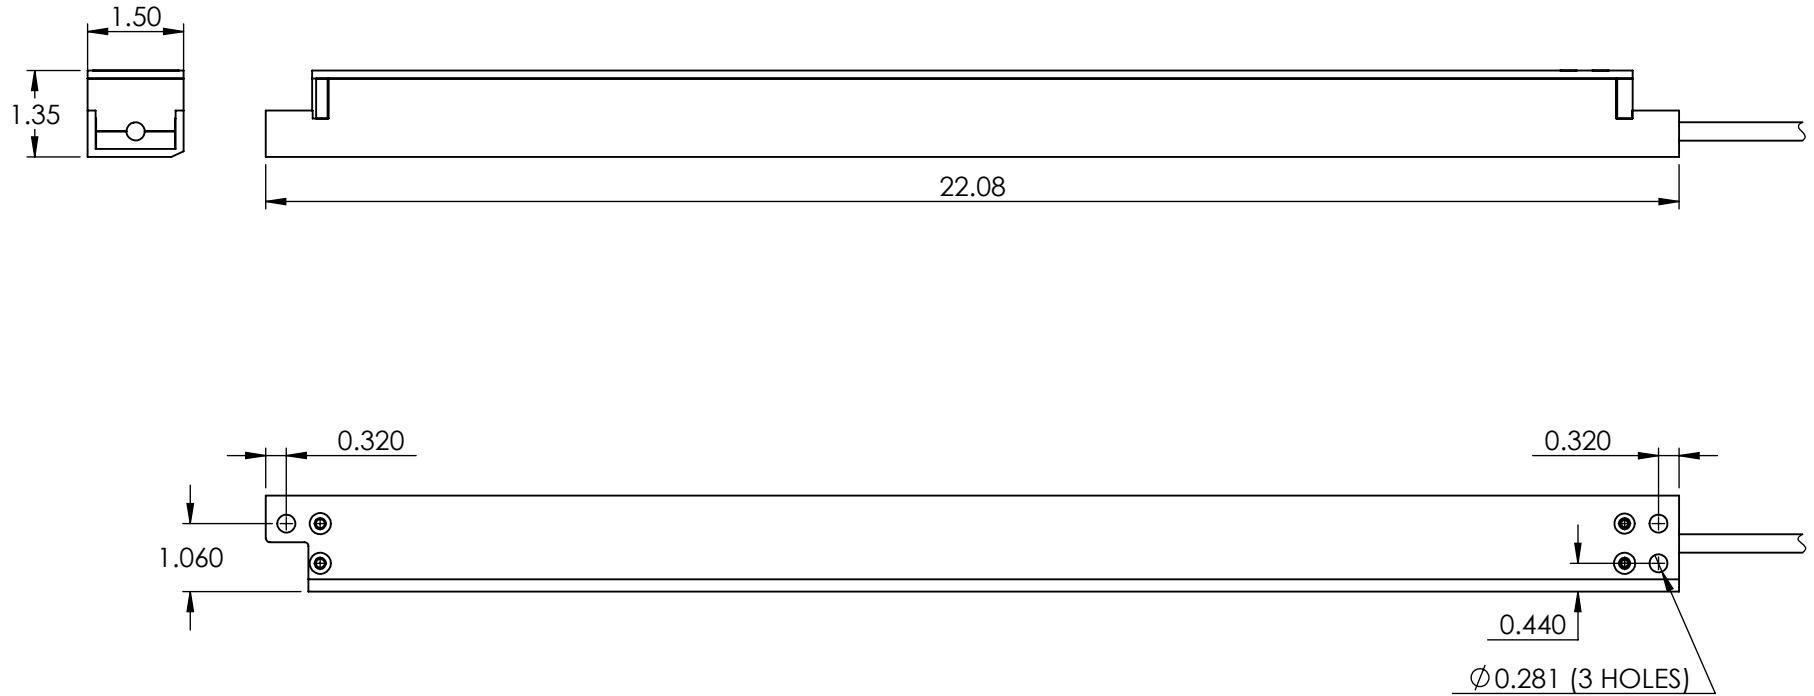

MODEL 400 BD

JETASONIC™
THE SOUND FOR THE DEEP

ARRAY DIMENSIONS AND MOUNTING

BODY STYLE:

PX

DIMENSIONS ARE IN INCHES

SCALE:1:3

PAGE 1 OF 1