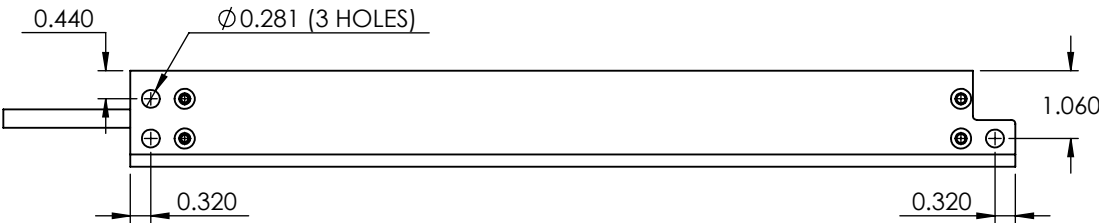

MODEL 835 T

ARRAY DIMENSIONS AND MOUNTING

BODY STYLE: **XT**
SCALE:1:3

DIMENSIONS ARE IN INCHES
PAGE 1 OF 1