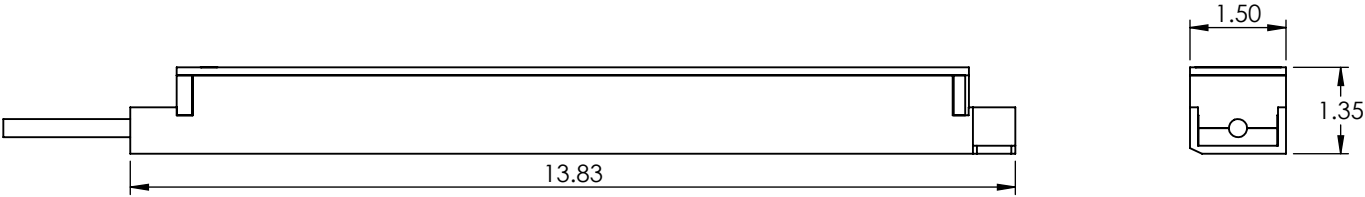

MODEL 835 T

ARRAY DIMENSIONS AND MOUNTING

BODY STYLE: **XT**
SCALE:1:3

DIMENSIONS ARE IN INCHES
PAGE 1 OF 1