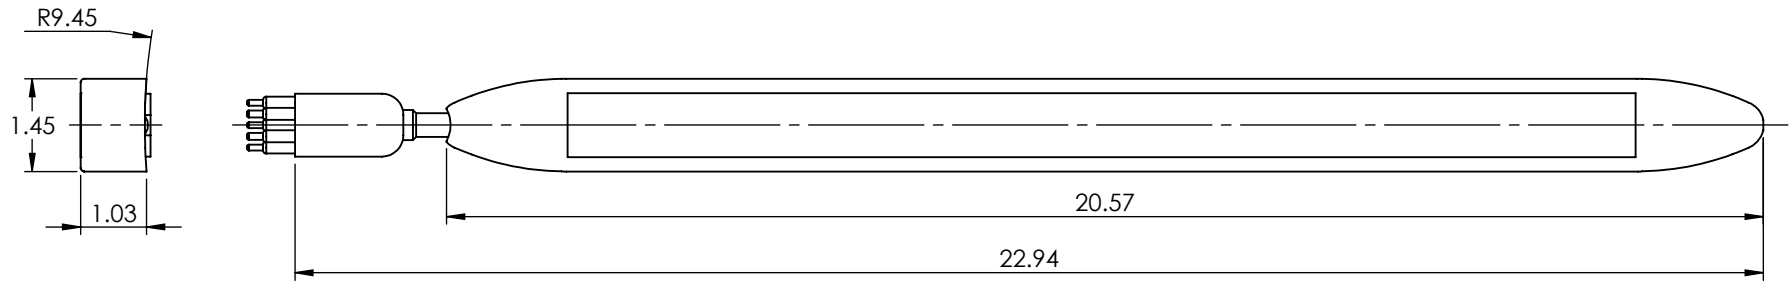

MODEL 2780 LP

JETASONIC™
THE SOUND FOR THE DEEP

ARRAY DIMENSIONS AND MOUNTING

BODY STYLE:

LP

DIMENSIONS ARE IN INCHES

SCALE:1:3

PAGE 1 OF 1