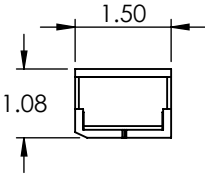

# MODEL 2350 LX

ARRAY DIMENSIONS AND MOUNTING

BODY STYLE:  
**LX**  
SCALE:1:3

DIMENSIONS ARE IN INCHES  
PAGE 1 OF 1