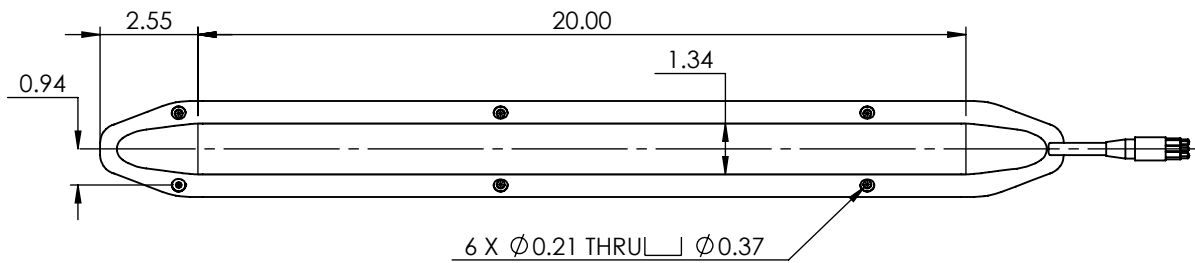

# MODEL 4180 PB

**JETASONIC™**  
THE SOUND FOR THE DEEP

## ARRAY DIMENSIONS AND MOUNTING

BODY STYLE:

**PB**

DIMENSIONS ARE IN INCHES

SCALE:1:5

PAGE 1 OF 1