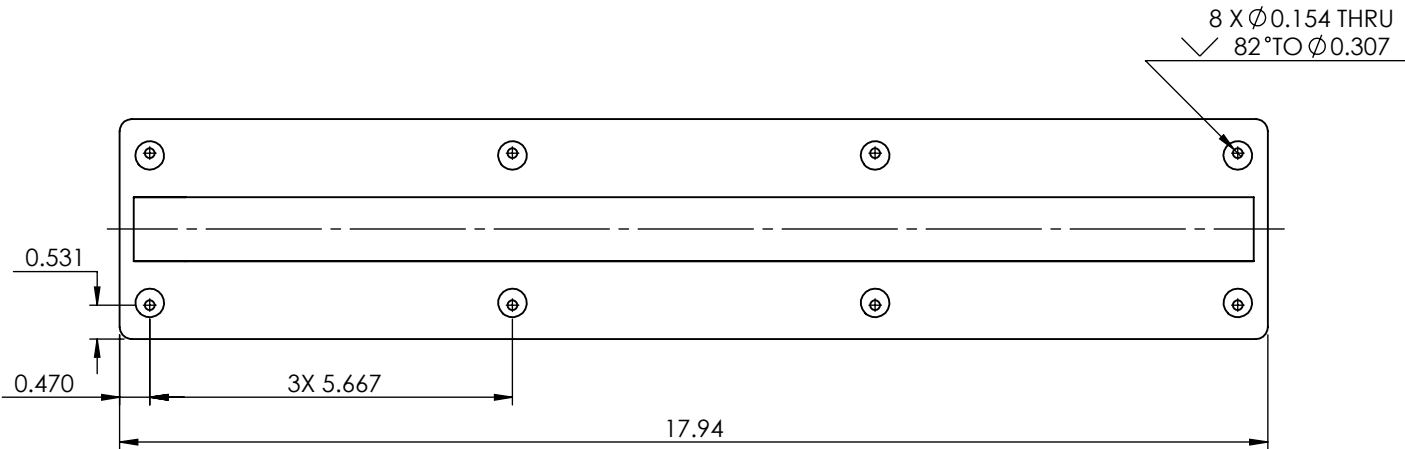

MODEL 2750 LM

JETASONIC™
THE SOUND FOR THE DEEP

ARRAY DIMENSIONS AND MOUNTING

BODY STYLE:
LM
SCALE:1:3

DIMENSIONS ARE IN INCHES
PAGE 1 OF 1