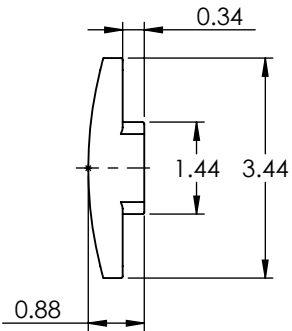

MODEL 2750 LM

JETASONIC™
THE SOUND FOR THE DEEP

ARRAY DIMENSIONS AND MOUNTING

BODY STYLE:
LM
SCALE:1:3

DIMENSIONS ARE IN INCHES
PAGE 1 OF 1