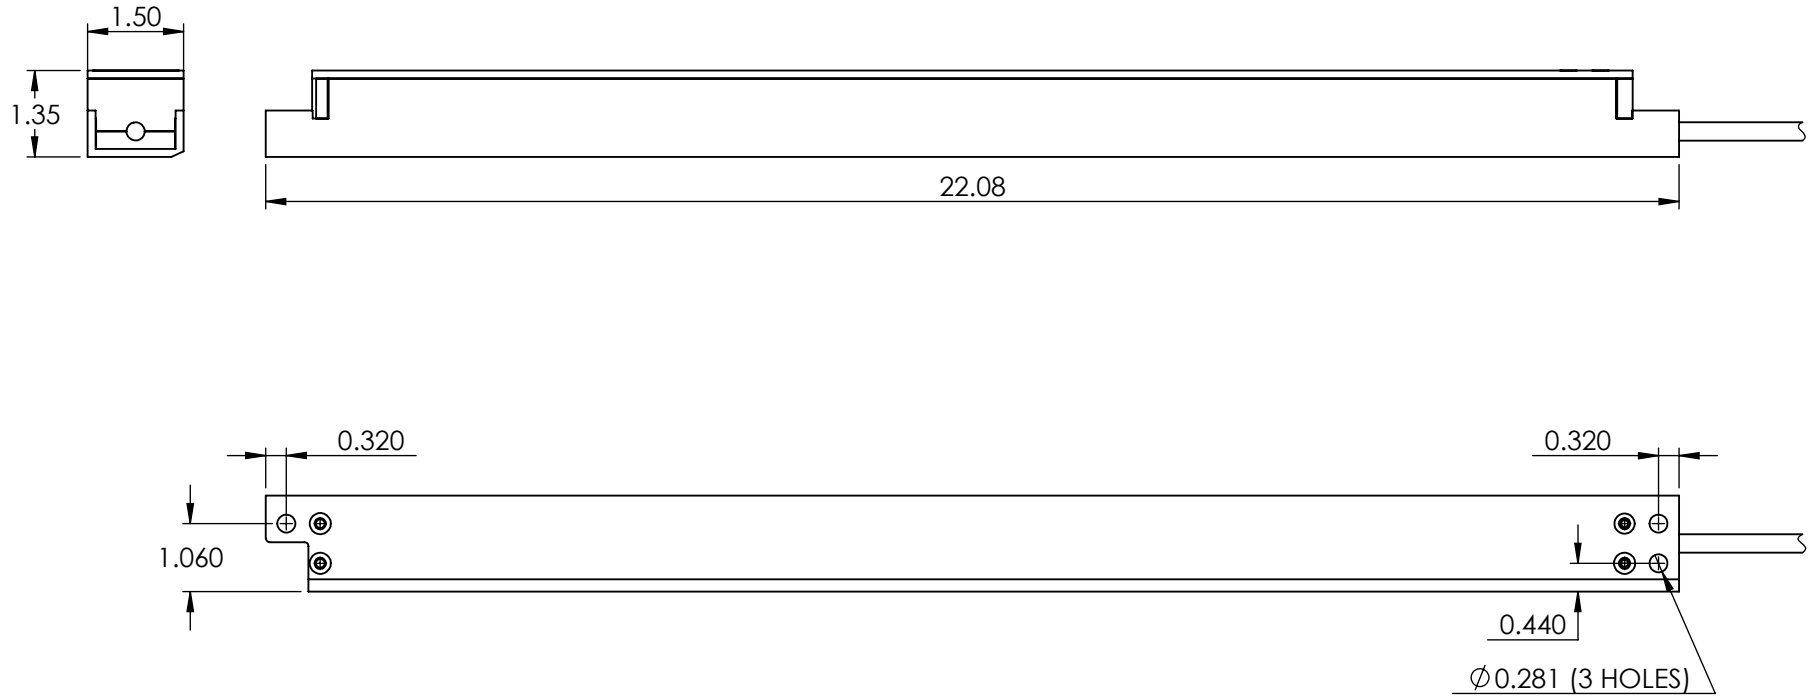

MODEL 900

JETASONIC™
THE SOUND FOR THE DEEP

ARRAY DIMENSIONS AND MOUNTING

BODY STYLE:

PX

DIMENSIONS ARE IN INCHES

SCALE:1:3

PAGE 1 OF 1